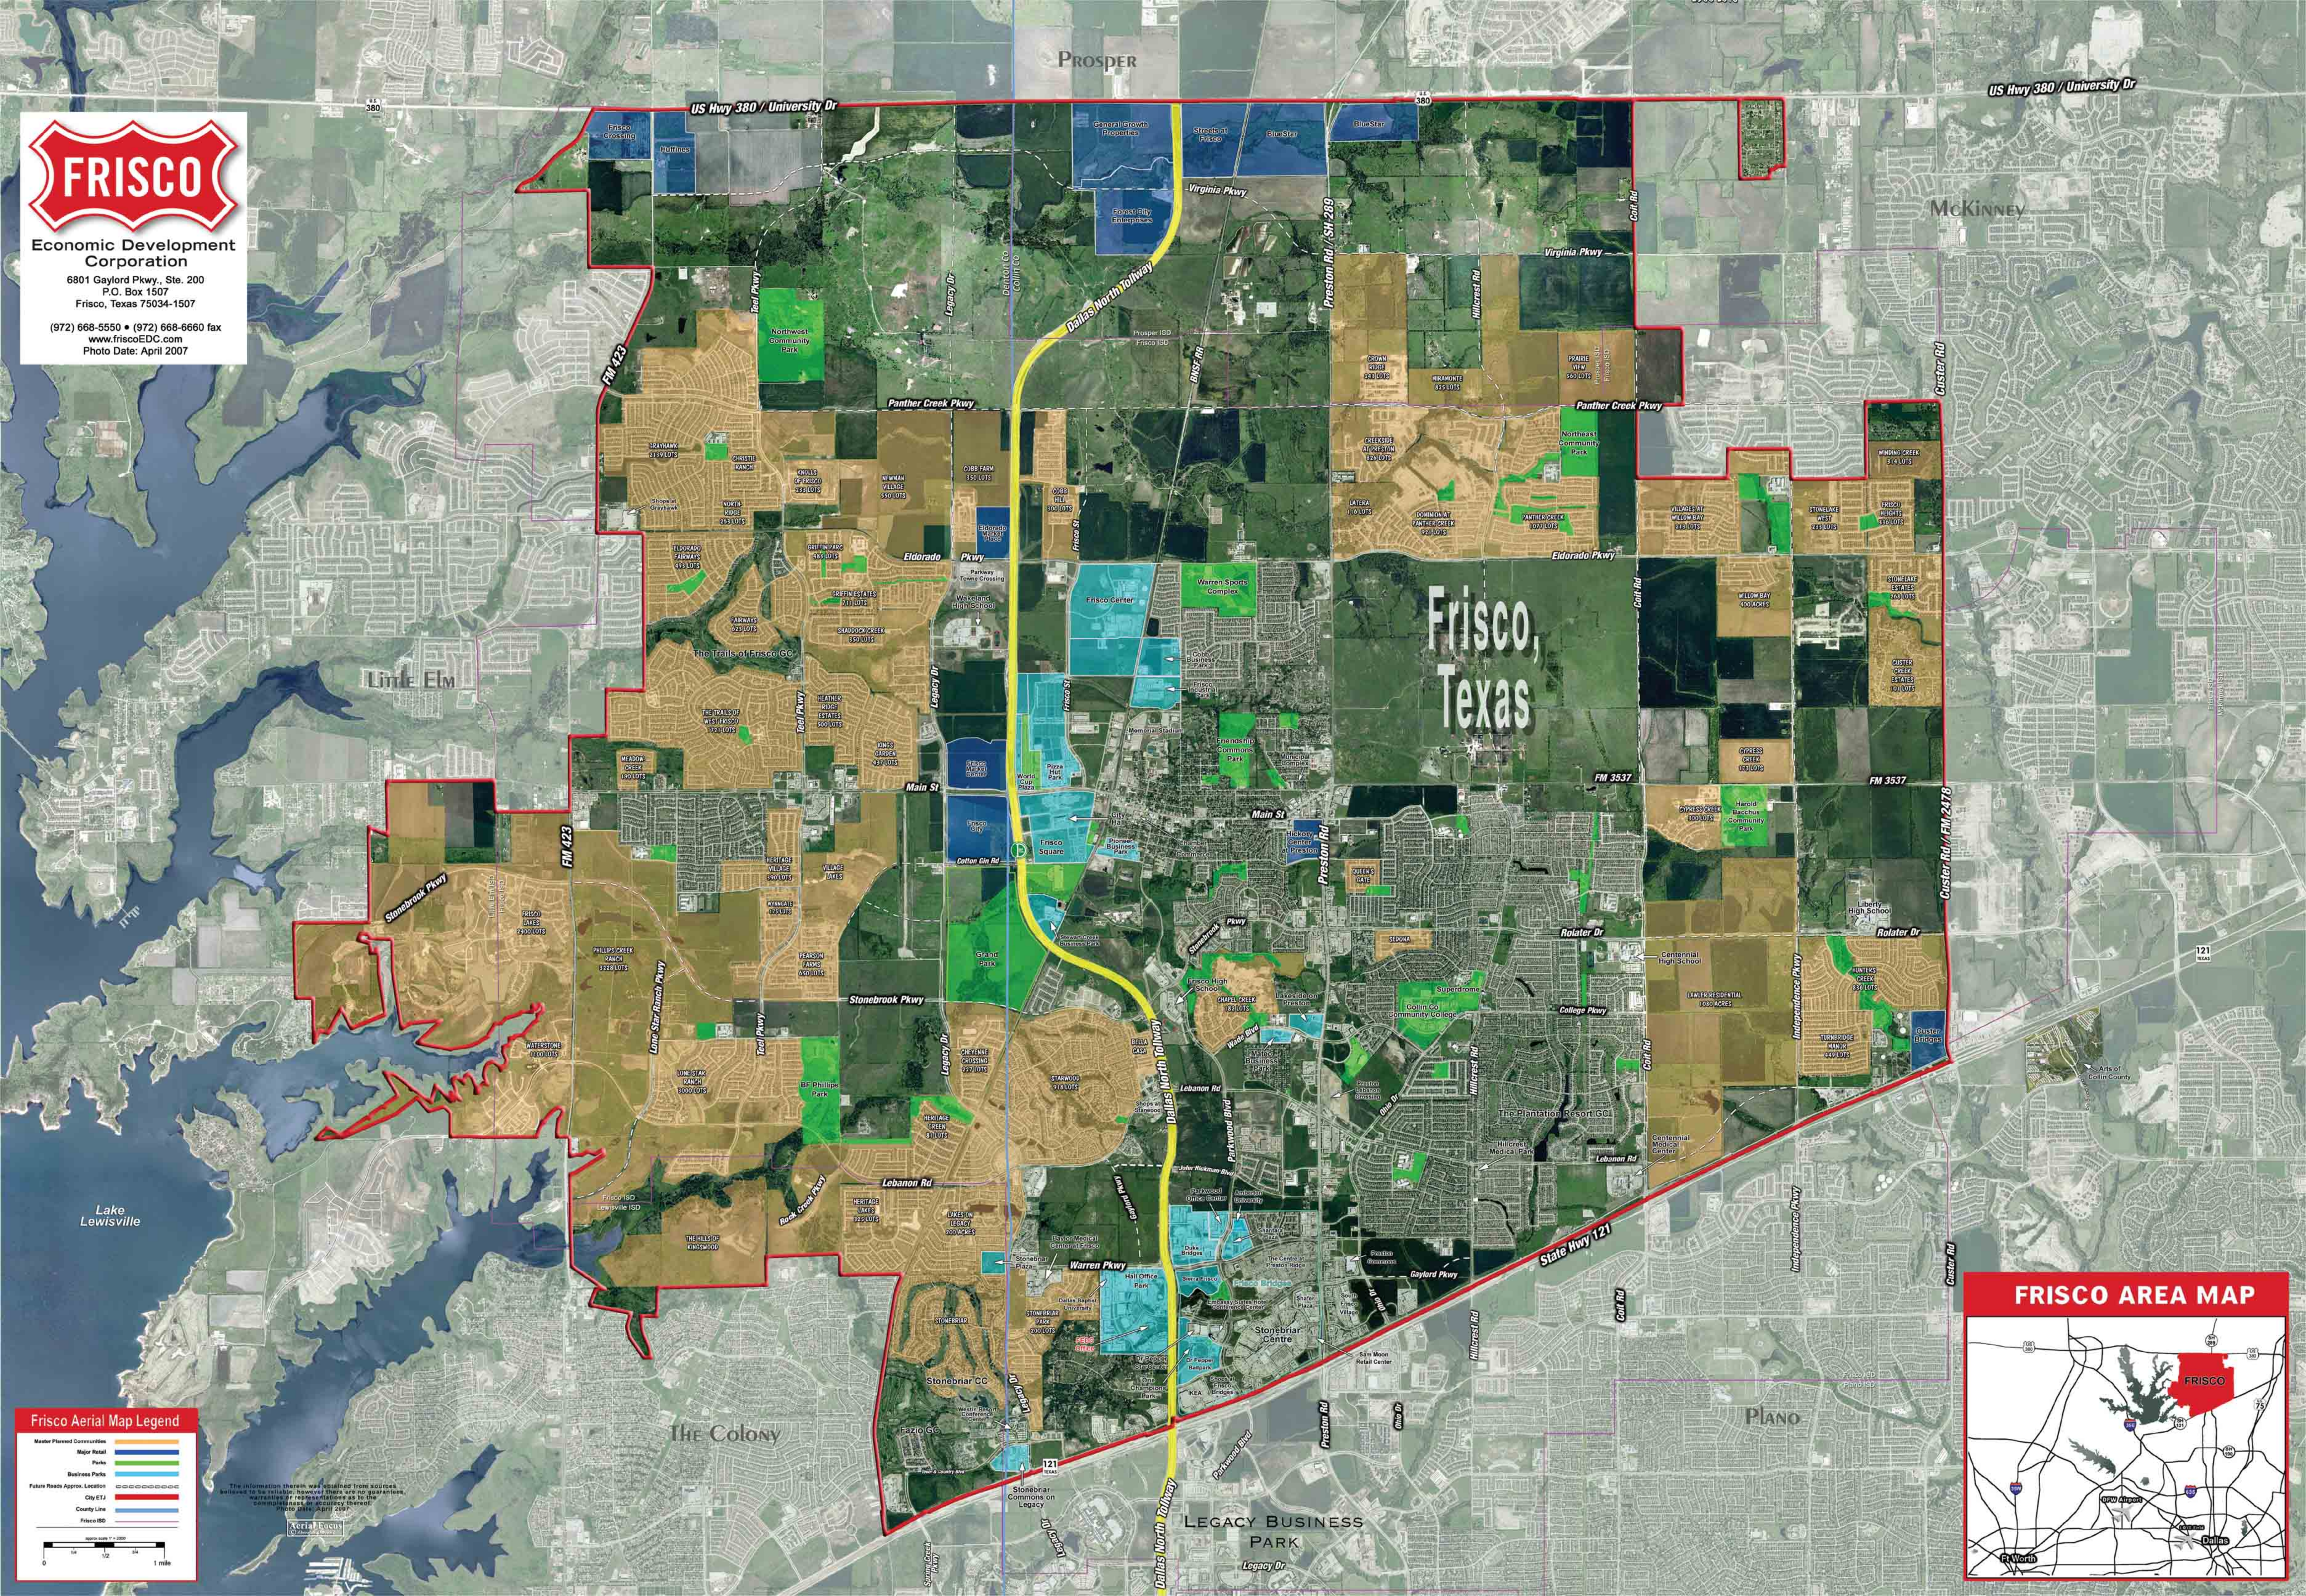

Economic Development Corporation
 6801 Gaylord Pkwy, Ste. 200
 P.O. Box 1507
 Frisco, Texas 75034-1507
 (972) 668-5550 • (972) 668-6660 fax
 www.friscoEDC.com
 Photo Date: April 2007

Frisco Aerial Map Legend

Master Planned Communities	Blue
Major Retail	Orange
Parks	Green
Business Parks	Yellow
Future Roads Approx. Location	Dashed Line
City T1J	Red
County Line	Blue
Frisco ISD	Blue

The information therein was obtained from sources believed to be reliable, however there are no guarantees, warranties or representations as to the completeness or accuracy thereof. PHOTO DATE: APRIL 2007

Aerial Focus

Scale: 0 0.5 1 mile